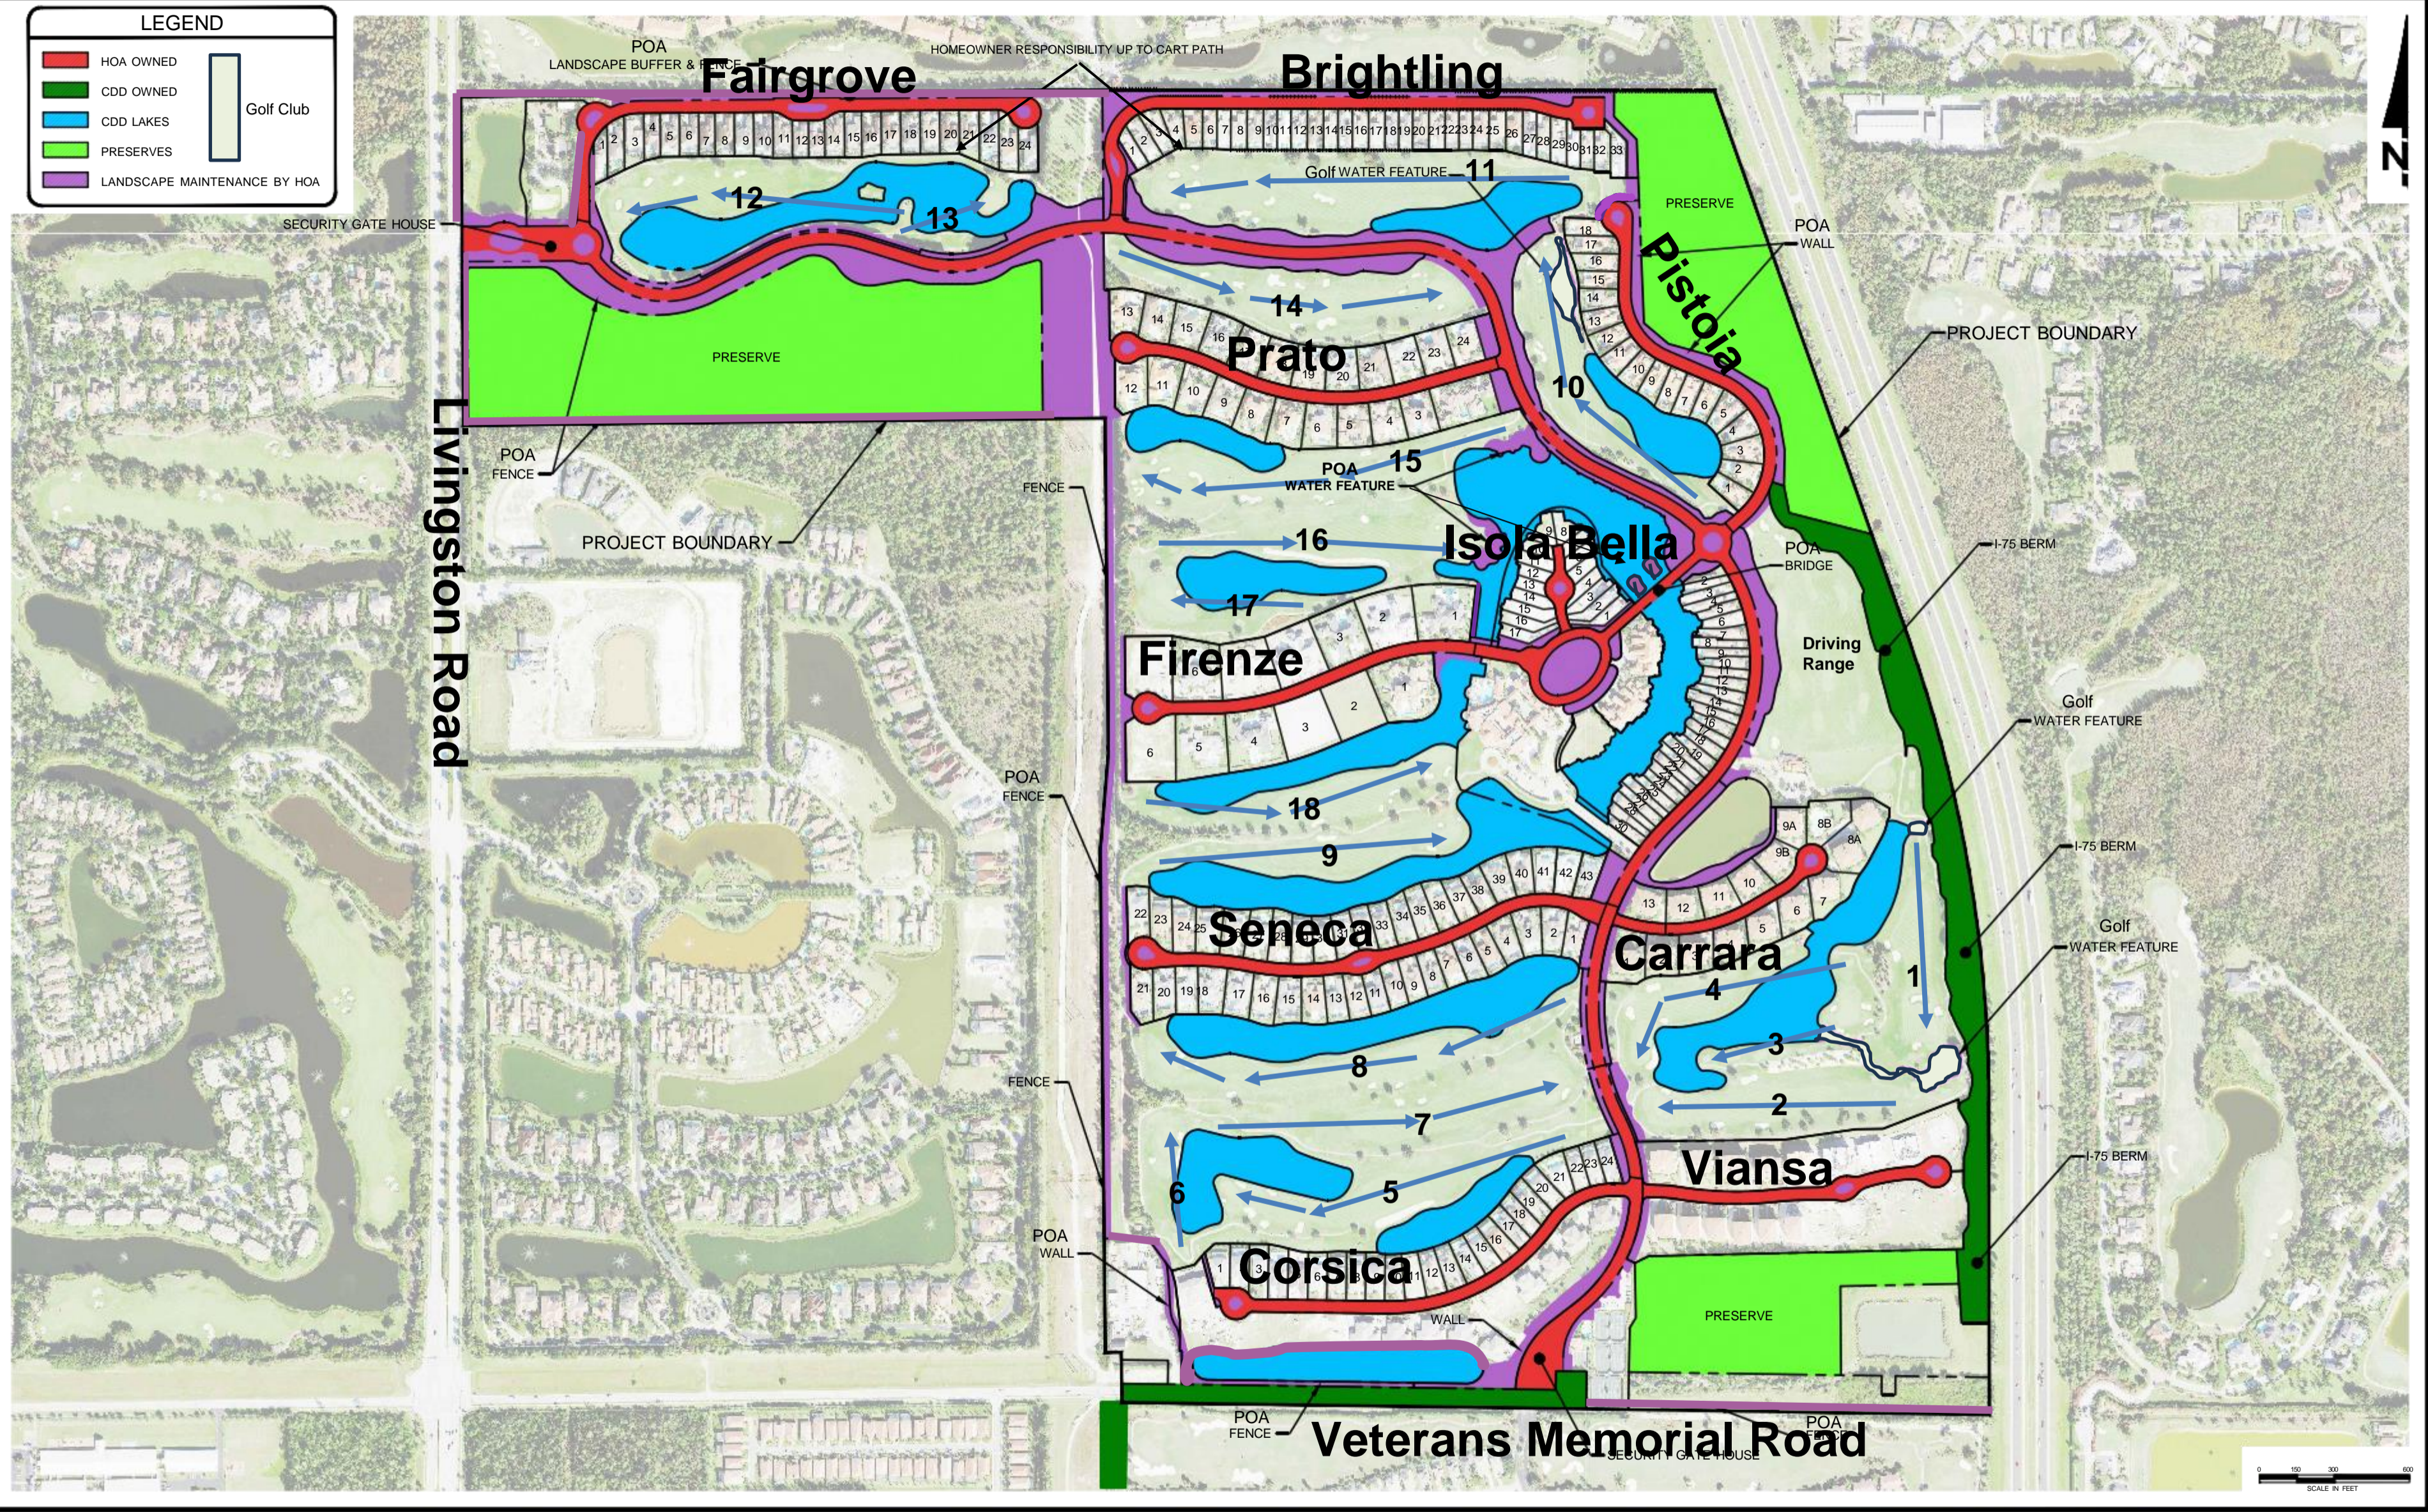

LEGEND

- HOA OWNED
- CDD OWNED
- CDD LAKES
- PRESERVES
- LANDSCAPE MAINTENANCE BY HOA
- Golf Club